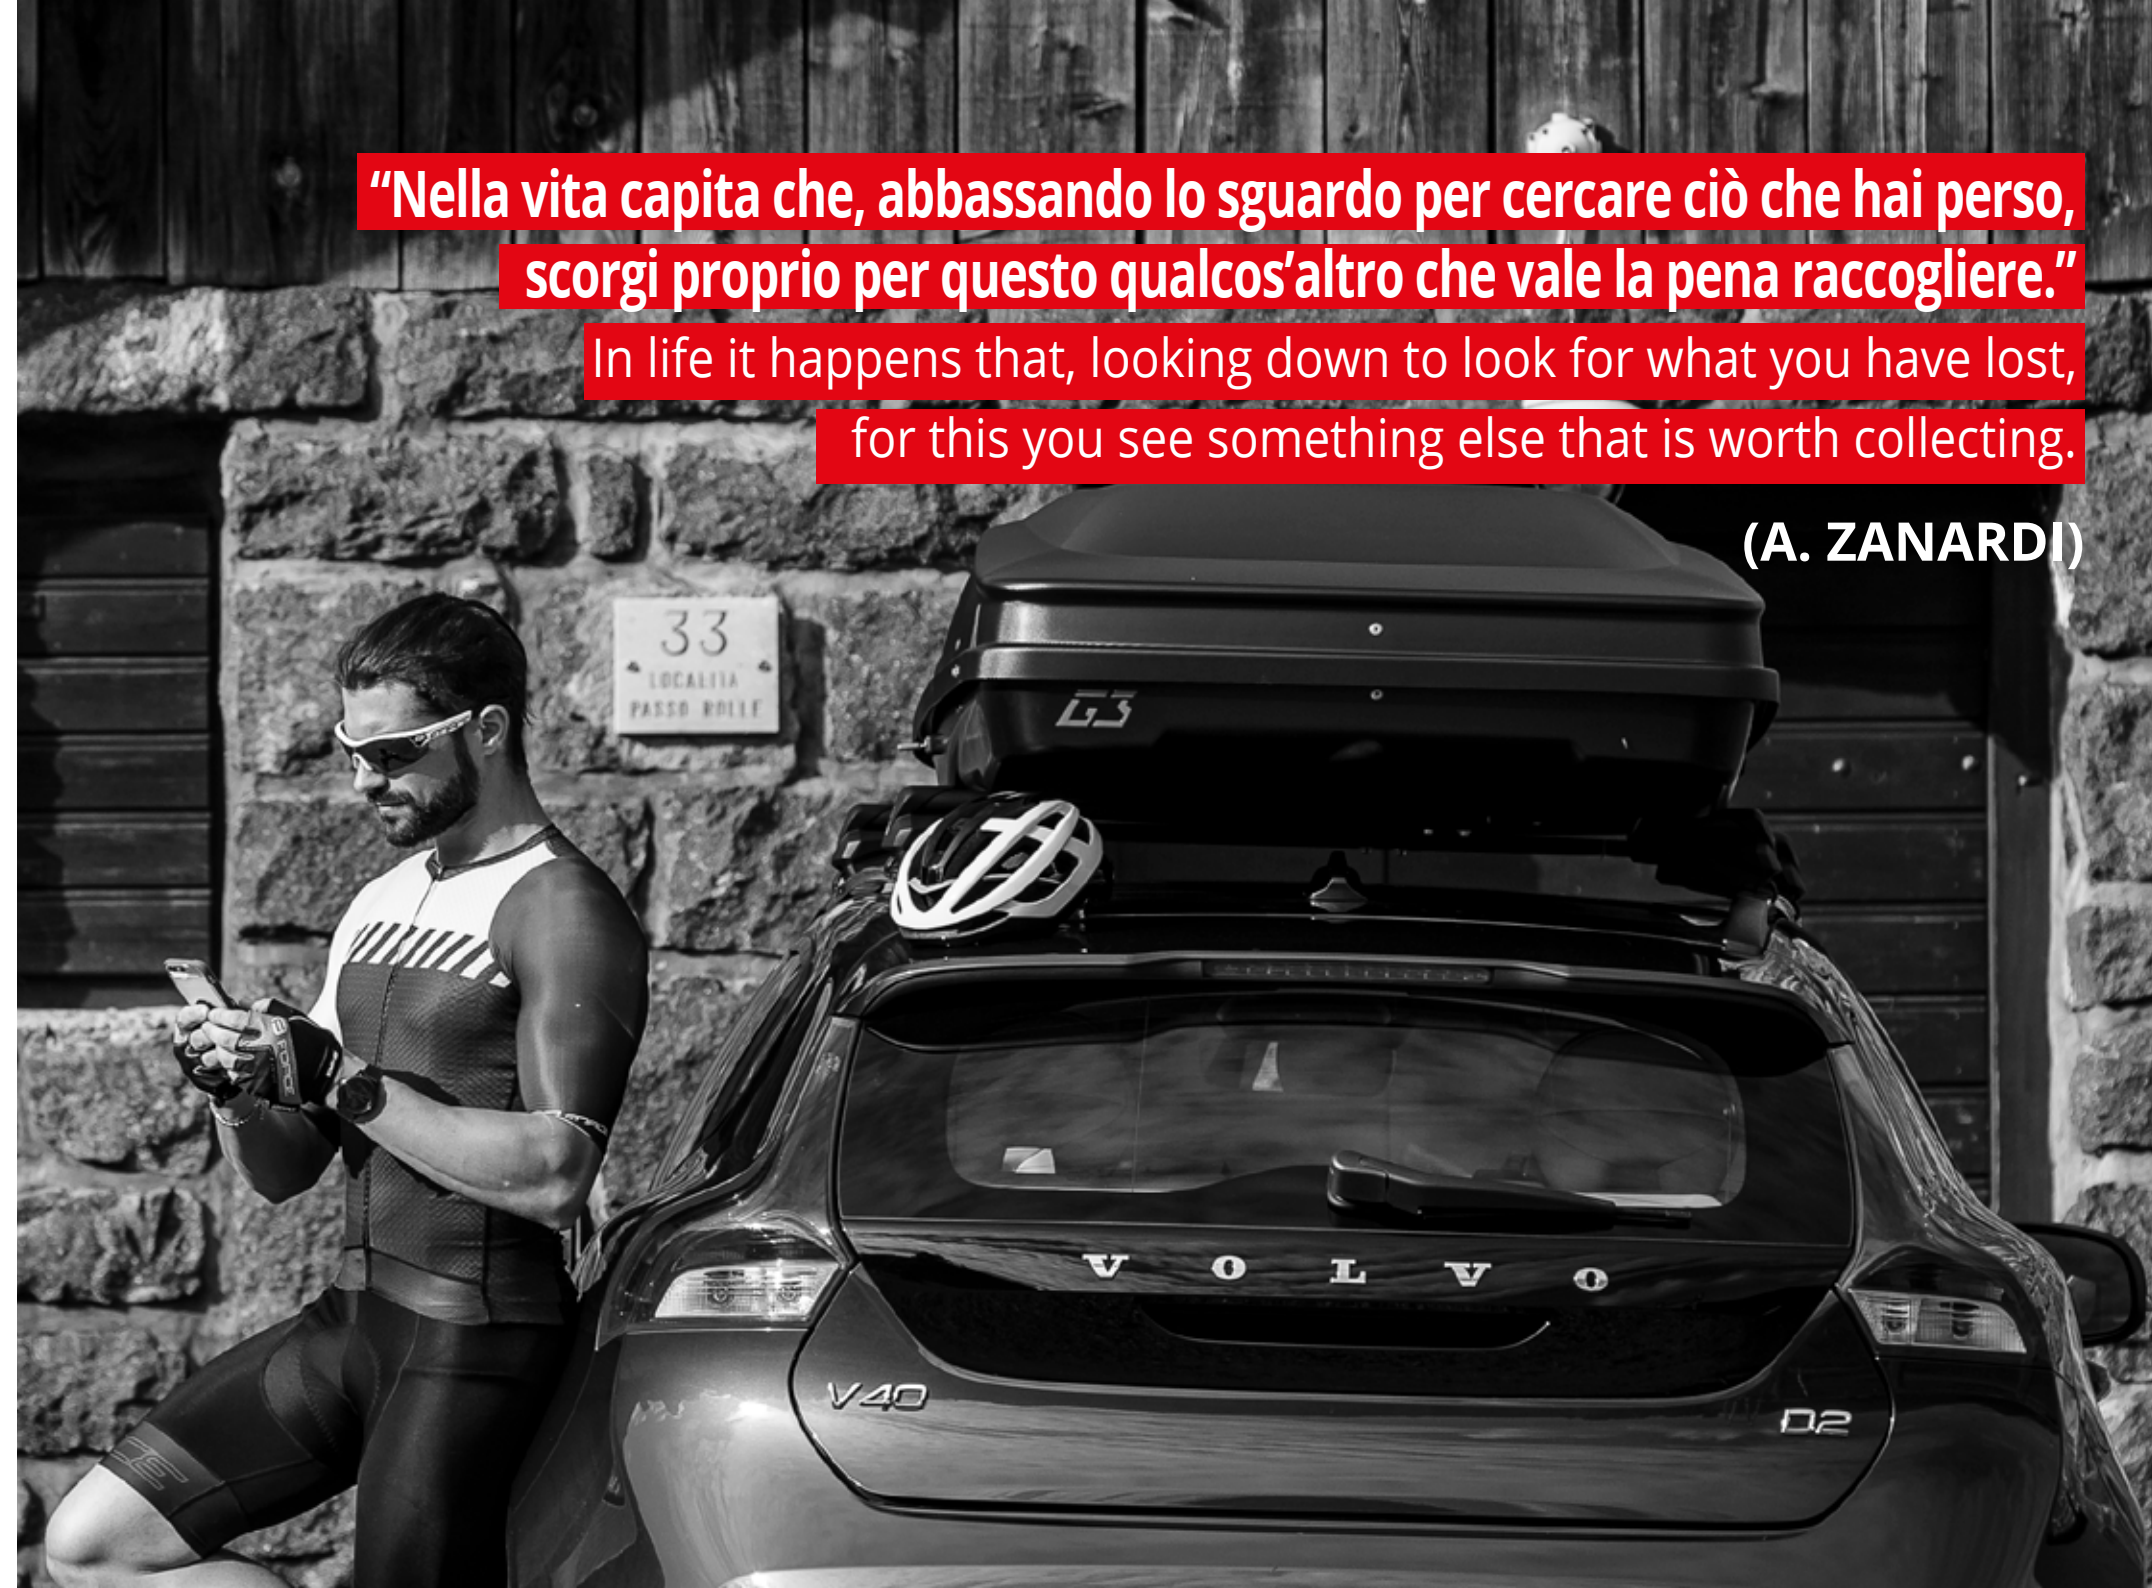

In life it happens that, looking down to look for what you have lost,

for this you see something else that is worth collecting.

(A. ZANARDI)

Box da tetto Roof boxes

Garantie
3
years

PS
MATERIAL

UV

EASYFIX