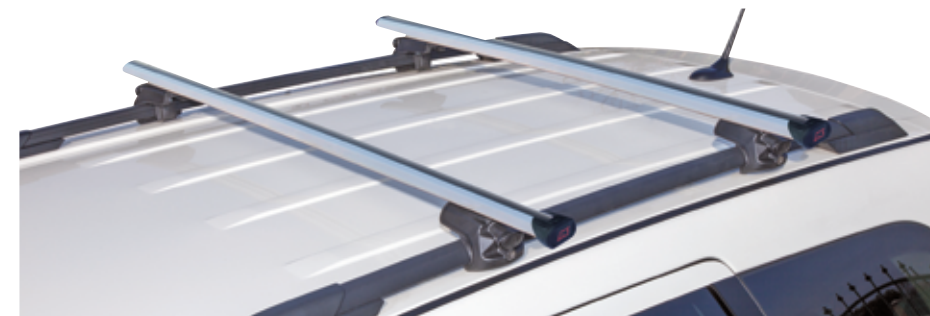

Caratteristiche Features

INSTALLABILI
Installable

MATERIALE/MATERIAL
Alluminio/Aluminium

CODICE/CODE

60.010
8010682035834 (EAN)

MISURE/MEASURES

110 cm (lunghezza/length)

CARICO MAX./MAX LOAD

75 Kg

SERRATURA/LOCK

Cod. 69.011

TAPPO/CAP

K60.013G3