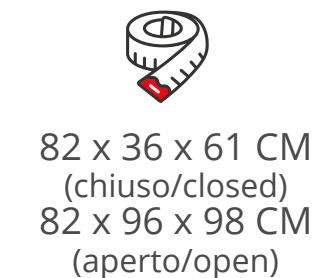

Portabici Bike carriers

Portabici posteriore / Rear bike carriers

PURE INSTINCT - 709/3
(3 BICI / 3 BIKES)

● **COMPLETAMENTE ASSEMBLATO**
Fully assembled

● **ADATTO PER BICI DA 29" E FAT BIKES**
Suitable for 29" bikes and fat bikes

● **BINARI PIEGHEVOLI**
Foldable rails

Caratteristiche Features

MATERIALE/MATERIAL
Acciaio/Steel