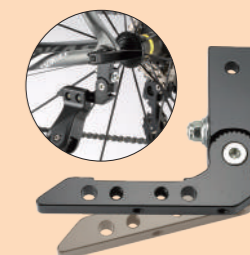

- Strap

CD-03

- Strap

CD-305

- Bottle Cage Holder Which Can Assemble With Rail Of Saddle
- Material: Alloy
- Color: black & silver

CD-303

- BOTTLE CAGE HOLDER WHICH CAN ASSEMBLE WITH RAIL OF SADDLE

CD-02.07

- Adapter between handle bar and bottle cage
- cd-02 for 25.4m/m
- cd-07 for 22.2m/m
- Material: Alloy
- Color: black & silver

CLAMP

CD-01A

CD-02X

- Bottle Cage Handlebar Adaptor
- Size: 31.8 mm

CD-928

Two holes kickstand adapter on QR