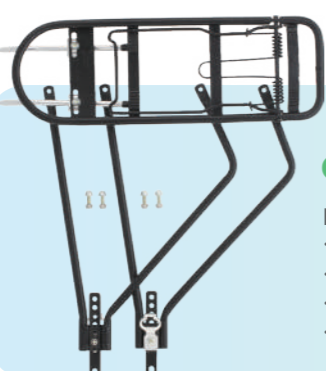

CD-202

- Material: Alloy
- Size: 26"-28" adjustable
- Color: Black & Silver

CD-234

QR Rear Carrier
(QR length: 250mm)

- Material: Alloy
- Size: 26", 28"
- Color: Black & Silver

CD-270

Mudguard Carrier

- Material: Alloy
- Size: 26"-29" adjustable
- Color: Black & Silver

CD-47

For disc brake bike

- Material: Alloy
- Size: 26"-28" adjustable
- Color: Black & Silver

CD-223

Folding Rack

- Material: Alloy
- Size: 26"-29" adjustable
- Finish: Powder coated
- Color: Black & Silver