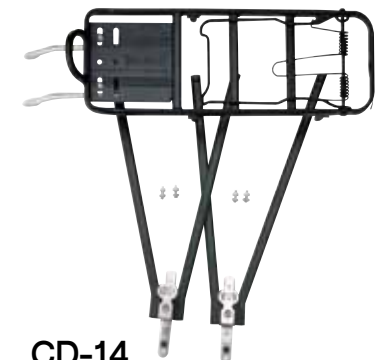

CD-14

- Material: Alloy
- Size: 26"-28" Adjustable
- Finish: Powder Coated
- Color: Black & Silver