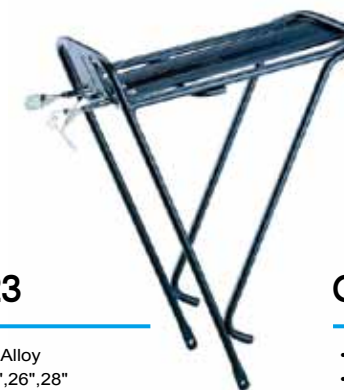

CD-21

CD-23

- Material: Alloy
- Size: 24", 26", 28"
- Finish: Powder Coated
- Color: Black or Silver