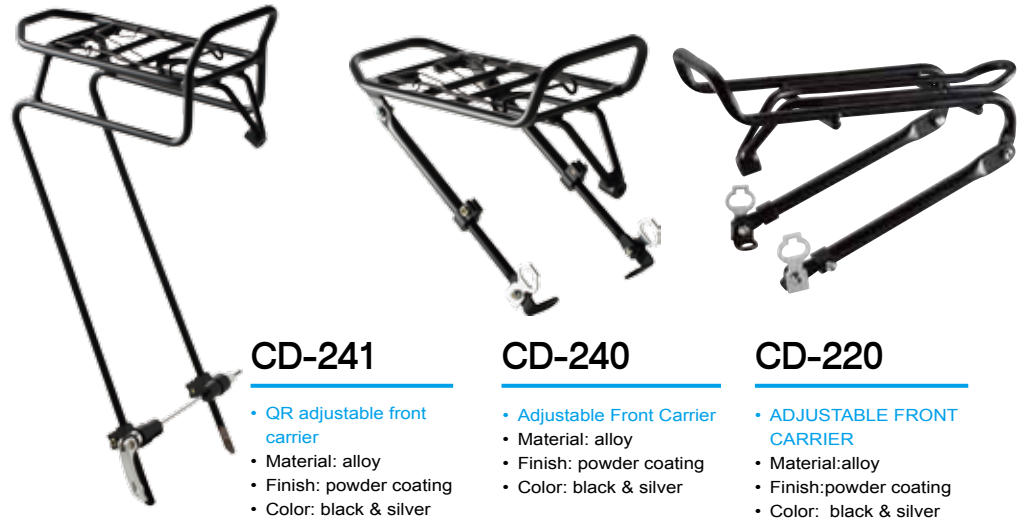

FRONT CARRIER

CD-241

- QR adjustable front carrier
- Material: alloy
- Finish: powder coating
- Color: black & silver

CD-240

- Adjustable Front Carrier
- Material: alloy
- Finish: powder coating
- Color: black & silver

CD-220

- ADJUSTABLE FRONT CARRIER
- Material: alloy
- Finish: powder coating
- Color: black & silver

BASKET

- QR BASKET SUPPORTER

- Material: alloy
- Finish: powder coated
- Color: black & silver

- Material: alloy
- Finish: anodize
- Color: sand blasted black & sand blasted silver